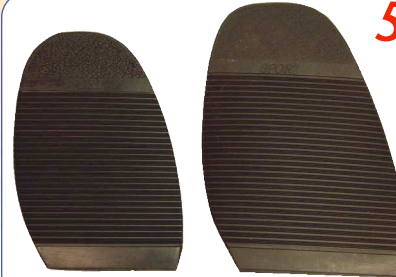

12 Iron **\$.95** pr

15 Iron **\$1.19** pr

4 Iron Dress

Sole Protectors

Women's **\$1.09** pr

Men's **\$1.25** pr

Men's Jumbo **\$1.49** pr

JUMBO HEELS

KV Finline Toplifts

Case

12 iron 15 - 16 **\$1.24** pr **\$1.12** pr

15 iron 15 - 16 **\$1.49** pr **\$1.34** pr

18 iron 15 - 16 **\$1.79** pr **\$1.59** pr

5 Iron Sport

Ribbed Sole Protectors

Women's **\$1.09** pr