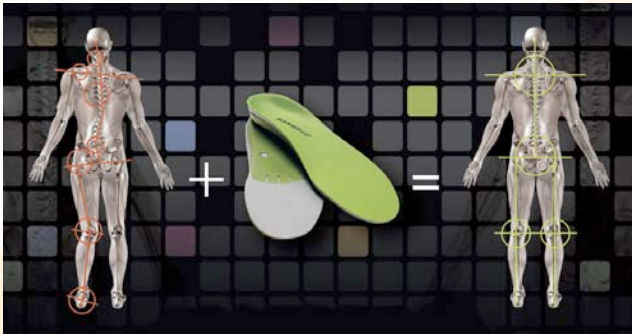

\$25.75 M

PLASTIC BAGS

SSIA BAGS

Plastic Handle

Help promote the Shoe Service Industry

\$33.00 bx

"Thank You"

\$28.00 box

Clear Plastic
\$24.00 box

SUPERfeet®

SUPPORT THE FOOT. ALIGN THE BODY.

One of the largest selling insoles in the USA

EASY FIT Men's 3/4

- Deep heel cup helps alignment and shock absorption
- Very light weight but supportive
- Sizes: C to G

\$9.00 pr

EASY FIT Women's 3/4

- Biomechanical supportive device
- Lightweight
- Sizes: B to E

\$9.00 pr

EASY FIT Women's 3/4 High Heel

- Unique product for high heels
- Helps redistribute weight from ball of foot
- Sizes: A to E