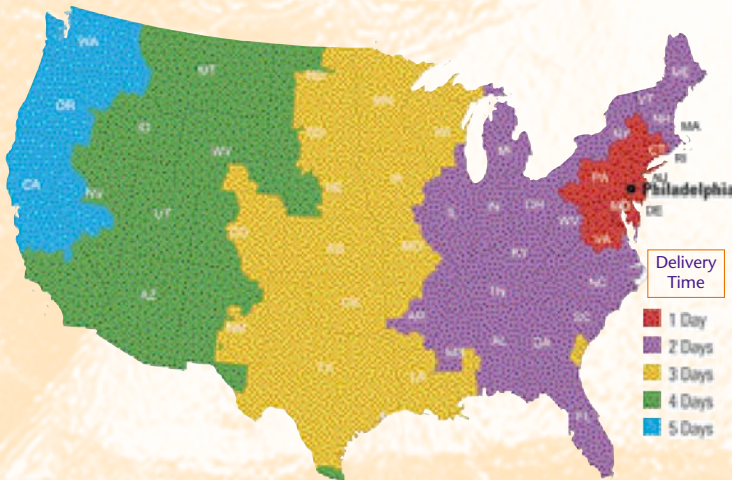

FedEx Ground
from **FRANKFORD LEATHER**

Prepaid Freight on orders exceeding $350* for Shoe Repair Customers in good standing.

* $350 Prepaid Freight applies to the following states:

- ME, VT, NH, MA, CT, RI, NY, NJ, PA, DE, MD, VA, DC, WV, NC, SC, FL, AL, OH, MI, IL, IN, KY, TN

* $450 Prepaid Freight for the following states:

- MS, LA, TX, OK, KS, MO, IA, MN, WI