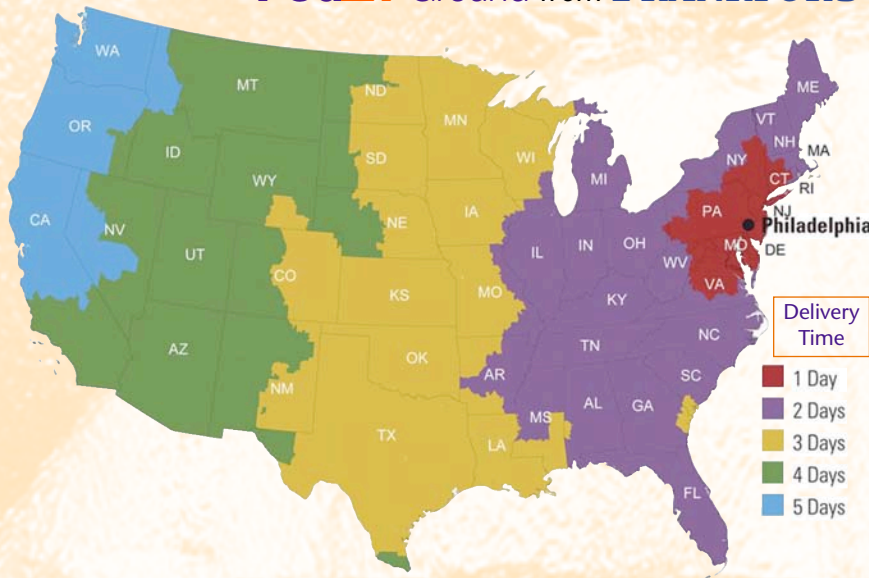

\$9.25 pr

#148 Kletterlift

- 15 Iron
- Black
- 8, 10, 12, 14

\$9.60 pr

FedEx Ground from **FRANKFORD LEATHER**

Did you know
FedEx Ground
is a 2 day shipment to
**Florida,
Michigan
and
Illinois?**

Star Rivets